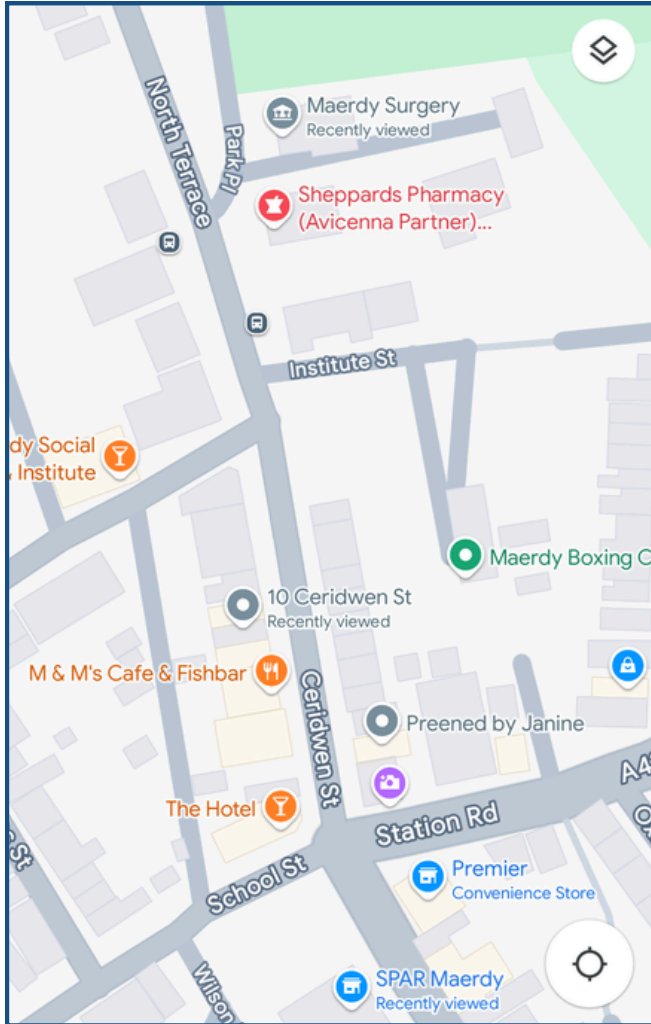

[Main Menu](#)

GETTING AROUND

Walk

- * 1min walk away - Premier convenience store
- * 1min walk away - SPAR Maerdy convenience store
- * 1min walk away - Sheppard's Pharmacy
- * 1min walk away - Maerdy Surgery
- * 3mins walk away - Maerdy Community Centre

Car

- * 3mins away - Ferndale Swimming Pool
- * 10mins away - Rhondda Fach Leisure Centre
- * 13mins away - Tylorstown Rugby Club
- * 20mins away - Porth town, with train station, Aldi, Morrisons supermarkets, and various other stores in the area

Train

- * 12 mins away - Aberdare Train Station
- * 19 mins away - Pontypridd Train Station
- * 25 mins away - Treorchy Train Station

Bus

- * Nearest bus stop - 1min away - Maerdy Hall.
- * Routes at this stop -
 - 124 (Maerdy <> Pontypridd)
 - 132 (Cardiff <> Maerdy)
 - 172 (Maerdy <> Aberdare)