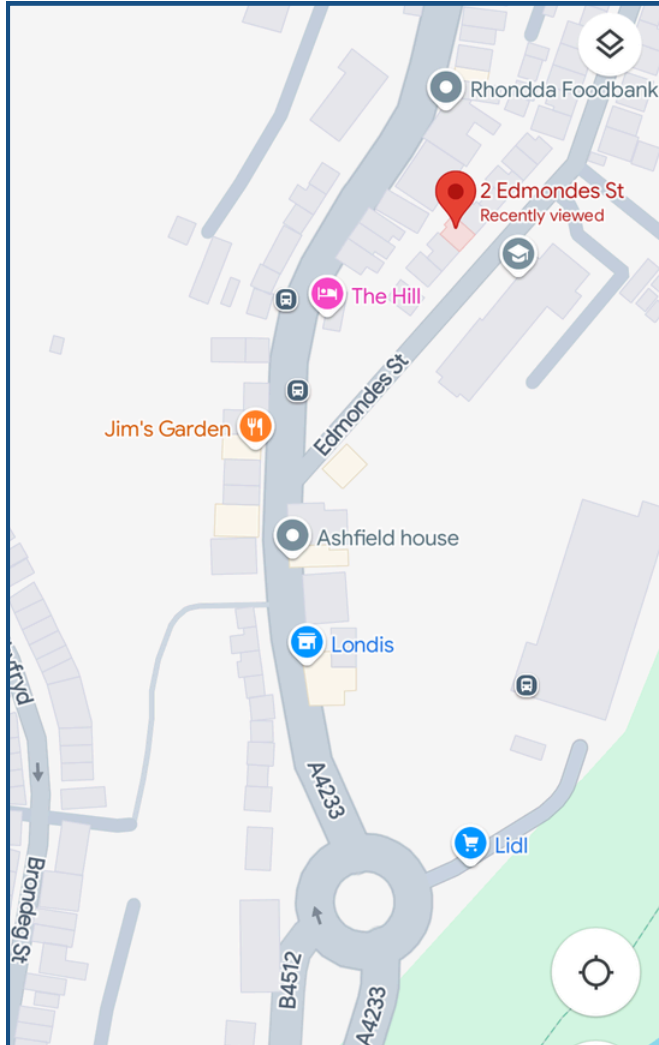

GETTING AROUND

Walk

- Tylorstown Primary School (opposite)
- 2mins - Tylorstown Flying Start Nursery
- 2mins - Jim's Garden (Chinese/Fish & Chips Takeaway)
- 3mins - Londis convenience store
- 4mins - Munchies Kebab & Pizza Takeaway
- 5mins - Lidl supermarket
- 5mins - Public basketball court and childrens playground
- 10mins - K&R Premier off license and convenience store

Car

- 5mins - Asda
- 5mins - McDonald's

Train

- 8-10 mins walk to Ystrad Rhondda Train station. Easy Access to Central Cardiff.

Bus

- Nearest stop - 3mins walk away (Police Station)
- Routes at this stop:
  - 124 (Maerdy <> Cardiff)
  - 132 (Maerdy <> Cardiff)
  - 170 (Blaenllechau <> Clydach Vale)
  - 172 (Aberdare <> Porthcawl, via Bridgend)