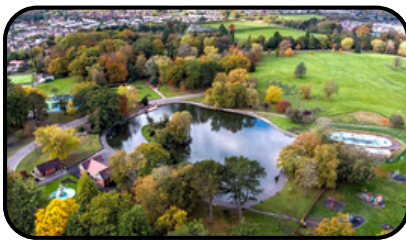

ABERDARE PARK